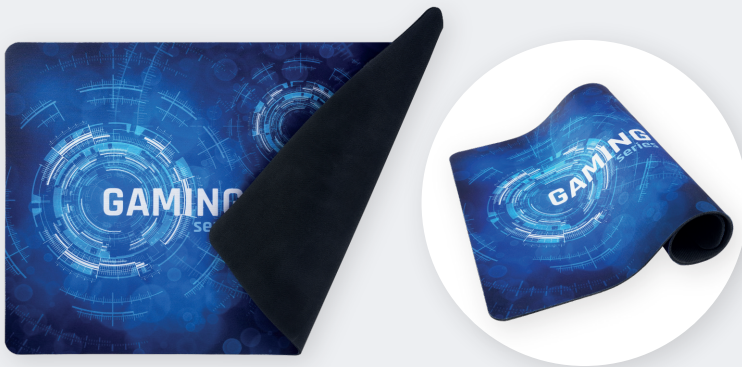

GAMING MOUSE PAD Price list

Sublimation GAMING pads

Available sizes:
90x40 | 60x40 | 48x38 | 36x29 cm
Non-slip bottom, 3 mm thick
Print: full kolor (CMYK)

The price list includes full color printing on the pad.