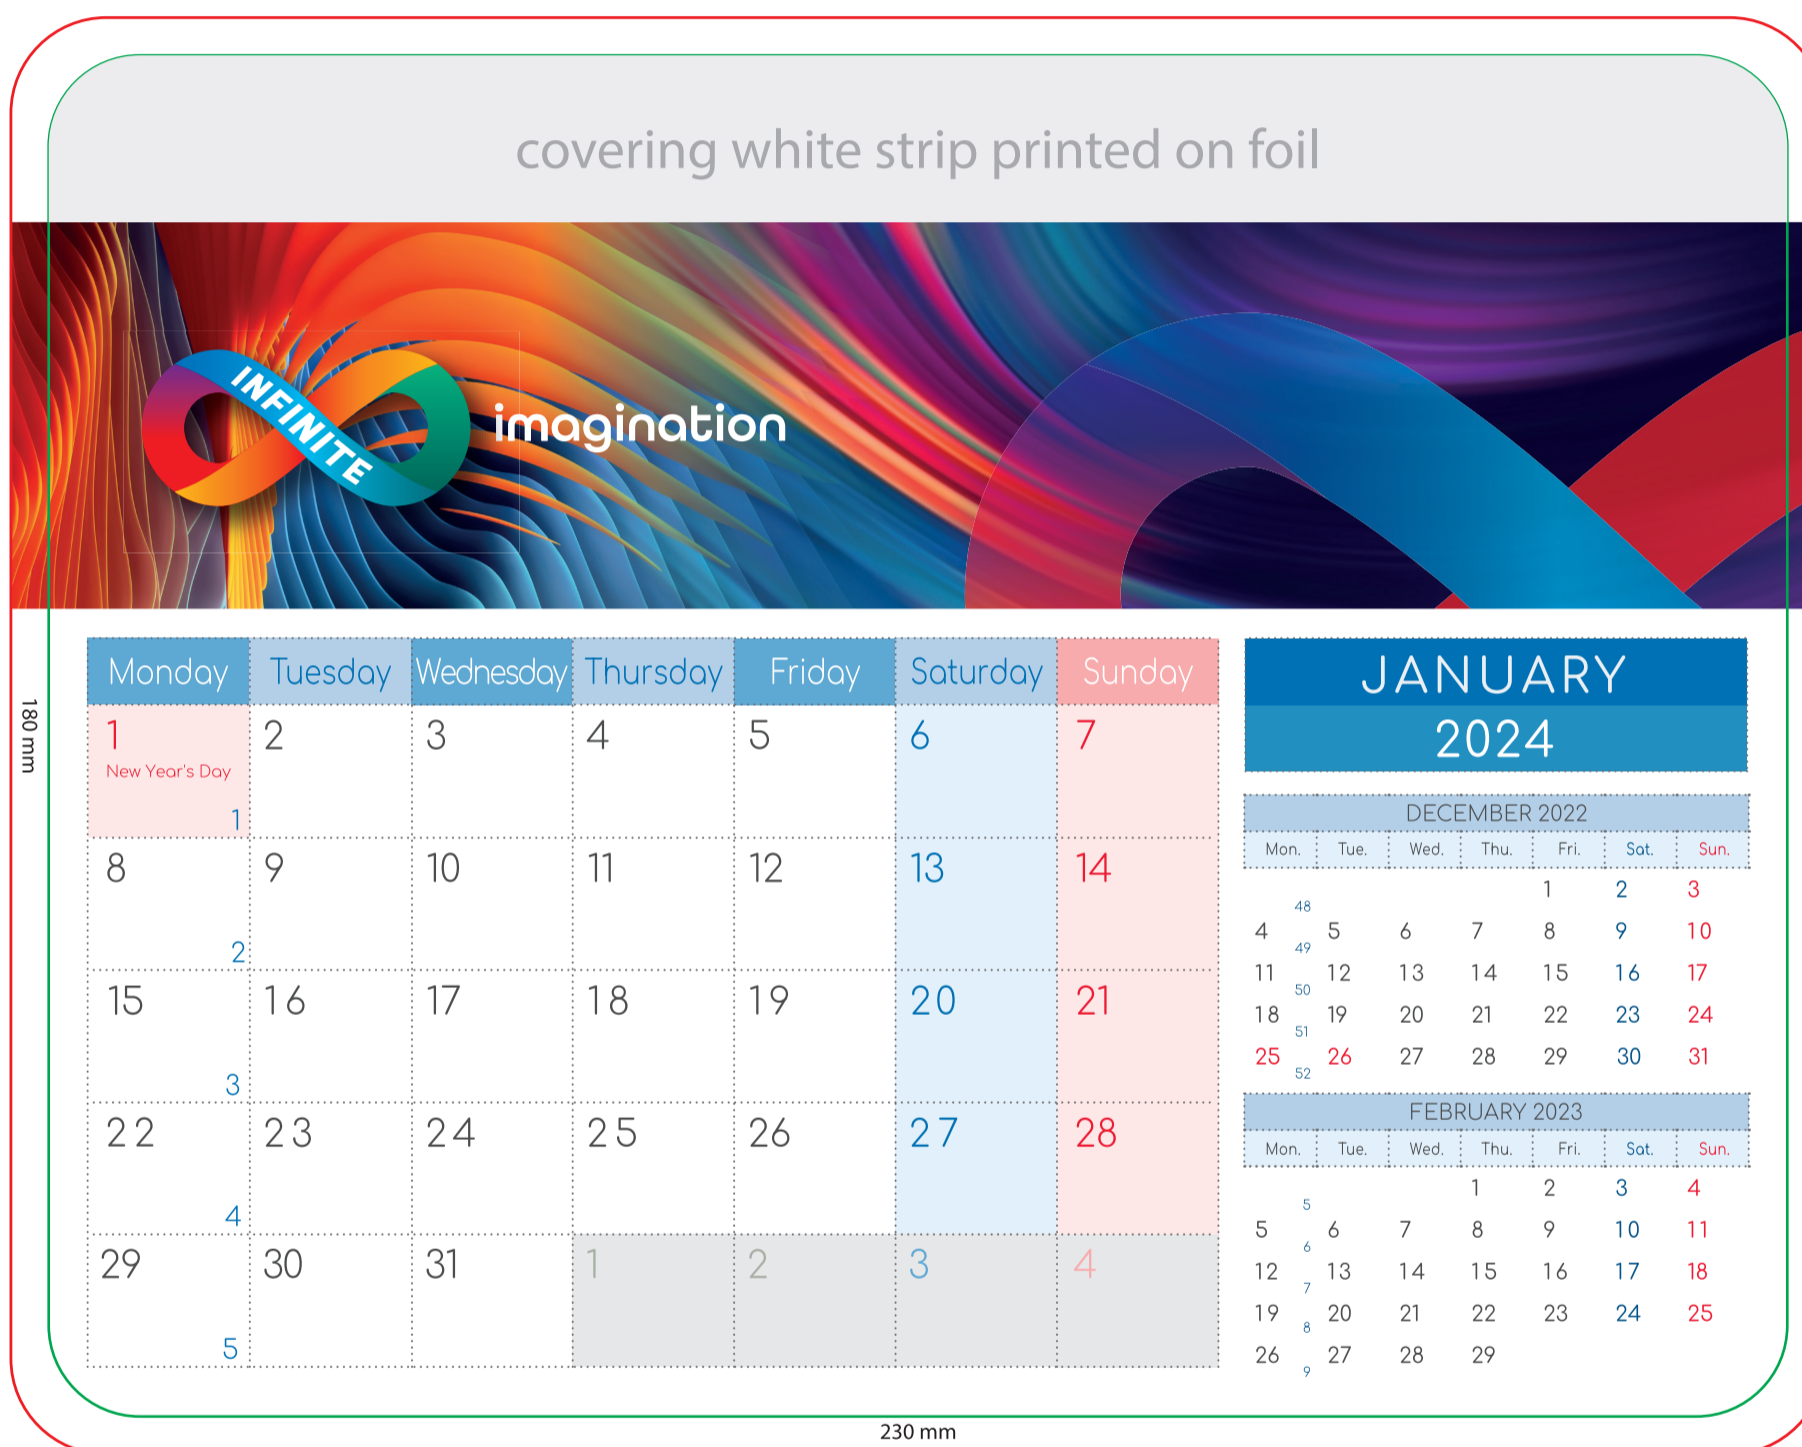

# Design template:

- full color

K1

230 x 180 mm

**NET SIZE [W/H]: 230 mm x 180 mm**

**GROSS SIZE WITH BLEEDS [W/H]: 240 mm x 190 mm**

**Fonts:** converted to curves

**Bitmaps:** embedded, 300 dpi, scale 1:1

**Colors:** CMYK

— cut line

— bleed line