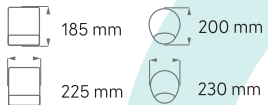

### SUBLIMATION

SMP

REC

SMP+

REC

- Full colour printing
- Ergonomic shape
- Wrist rest
- For each type of computer mouse
- Non-slip bottom

**SMP+ model bold** with additional rubber backing layer