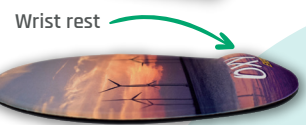

### SUBLIMATION

SMP

REC

SMP+

REC

- Full colour printing
- Ergonomic shape
- Wrist rest
- For each type of computer mouse
- Non-slip bottom

**SMP+ model bold** with additional rubber backing layer